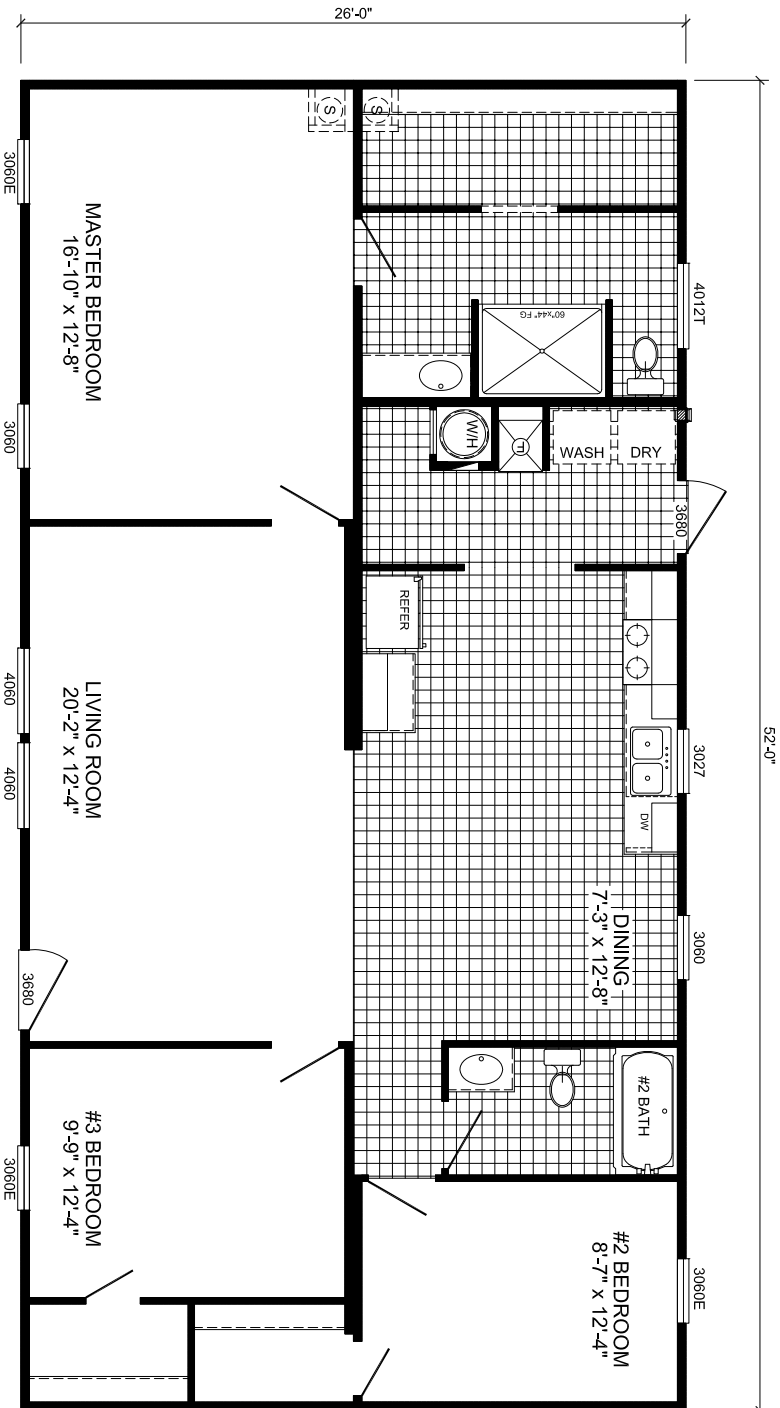

THE CURRY

L-2523C - RUNNER SS
3-BEDROOM / 2-BATH
28 x 56 - Approx. 1352 Sq. Ft.

Runner **SS**

Date: 03/21/24
 * All room dimensions include closets and square footage figures are approximate.
 * Live Oak Homes reserves the right to change product offering at any time.