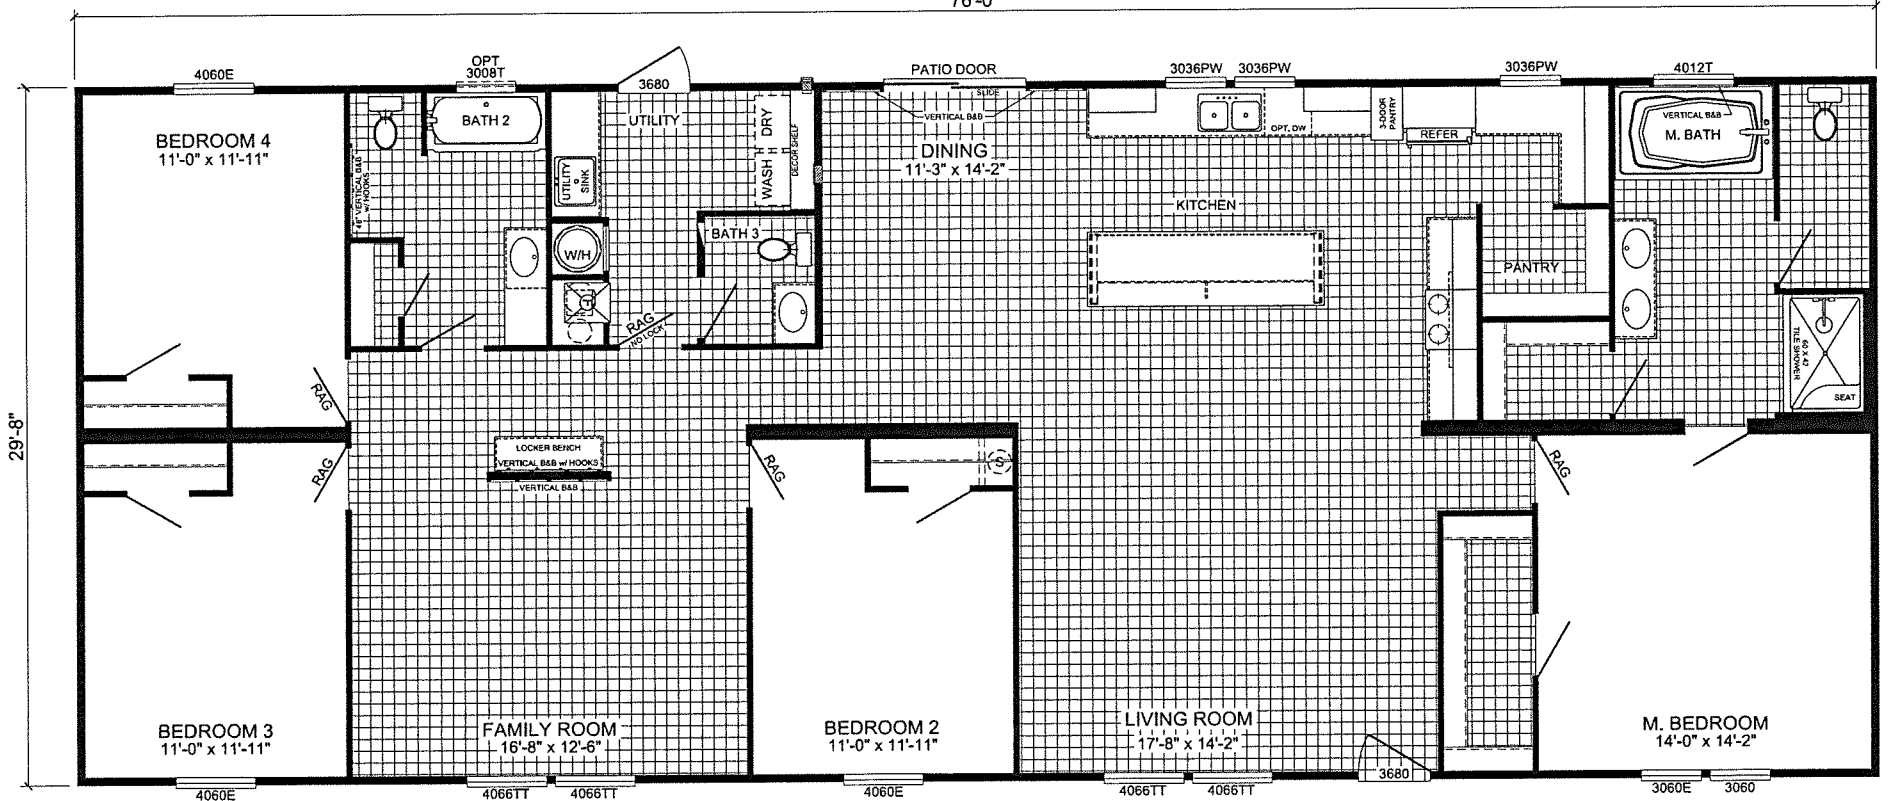

High Country

76'-0"

D-3764S-EX

4-BEDROOM / 2.5-BATH

32 X 80 - Approx. 2254 Sq. Ft.

Date: 06/23/25

* All room square footage figures are approximate.

* Floorplan designs, options, features, and amenities are subject to change without notice.