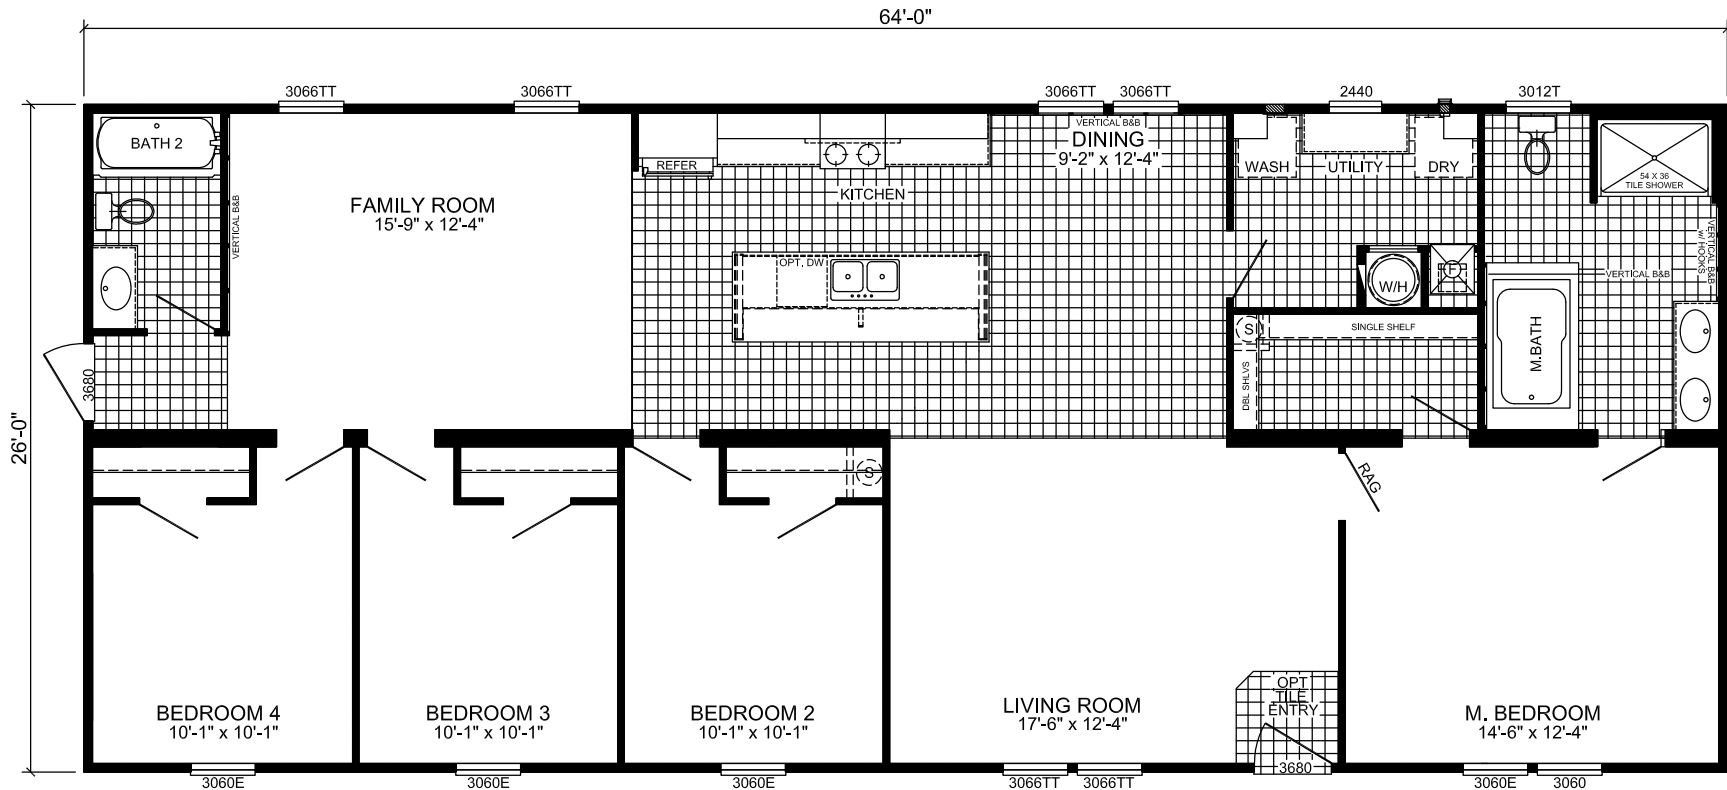

Bronco

D-2644A-EX

4-BEDROOM / 2-BATH

28 X 68 - Approx. 1664 Sq. Ft.

Date: 10/22/24

* All room square footage figures are approximate.

* Floorplan designs, options, features, and amenities are subject to change without notice.