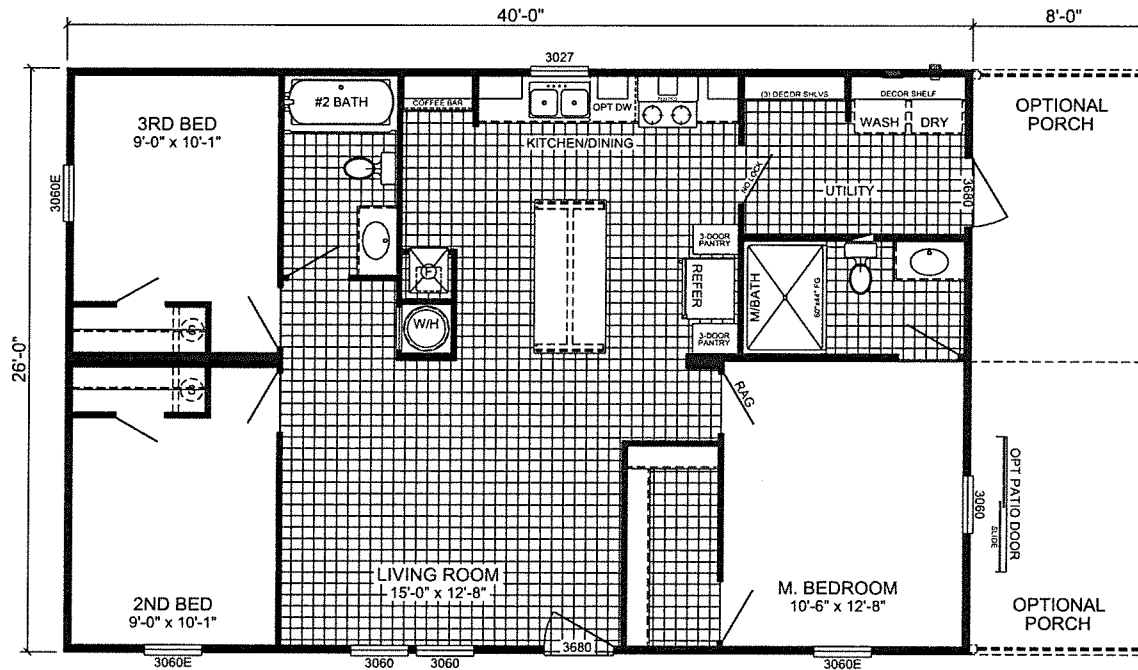

OPT SV-ELITE EXTERIOR

SHOWN WITH OPTIONAL DORMER

Mill Creek

V-24031 - ELITE
3-BEDROOM / 2-BATH
28 x 44 - Approx. 1040 Sq. Ft.

Date: 05/10/24

* All room dimensions include closets and square footage figures are approximate.
 * Transom windows are available on optional 9'-0" sidewall houses only.