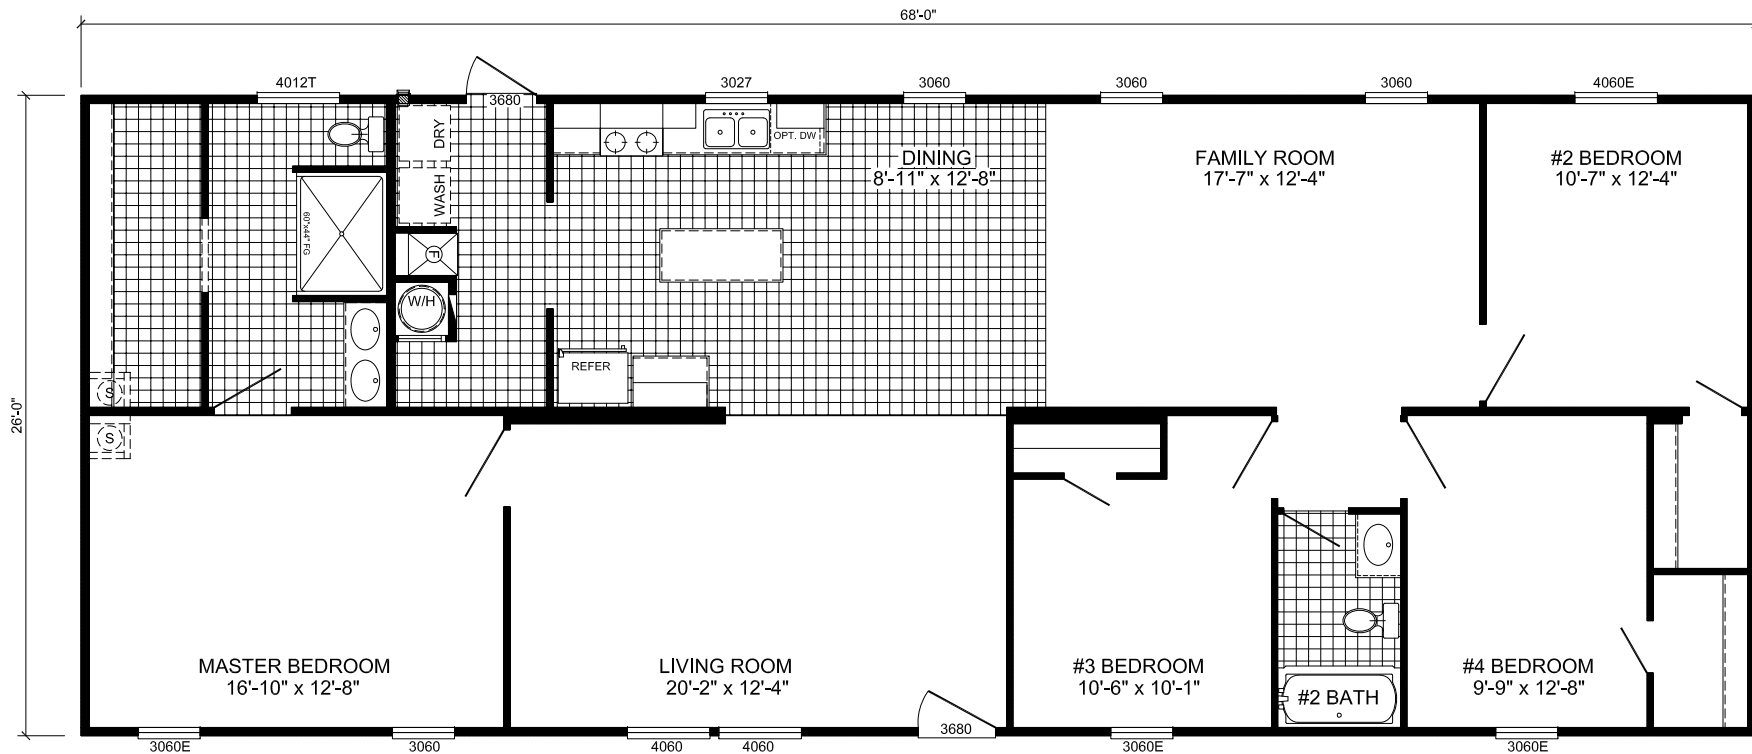

The COSTNER

L-2684H - RUNNER SS
4-BEDROOM / 2-BATH
28 x 72 - Approx. 1768 Sq. Ft.

Date: 07/31/23

* All room dimensions include closets and square footage figures are approximate.

* Live Oak Homes reserves the right to change product offering at any time.

Runner **SS**