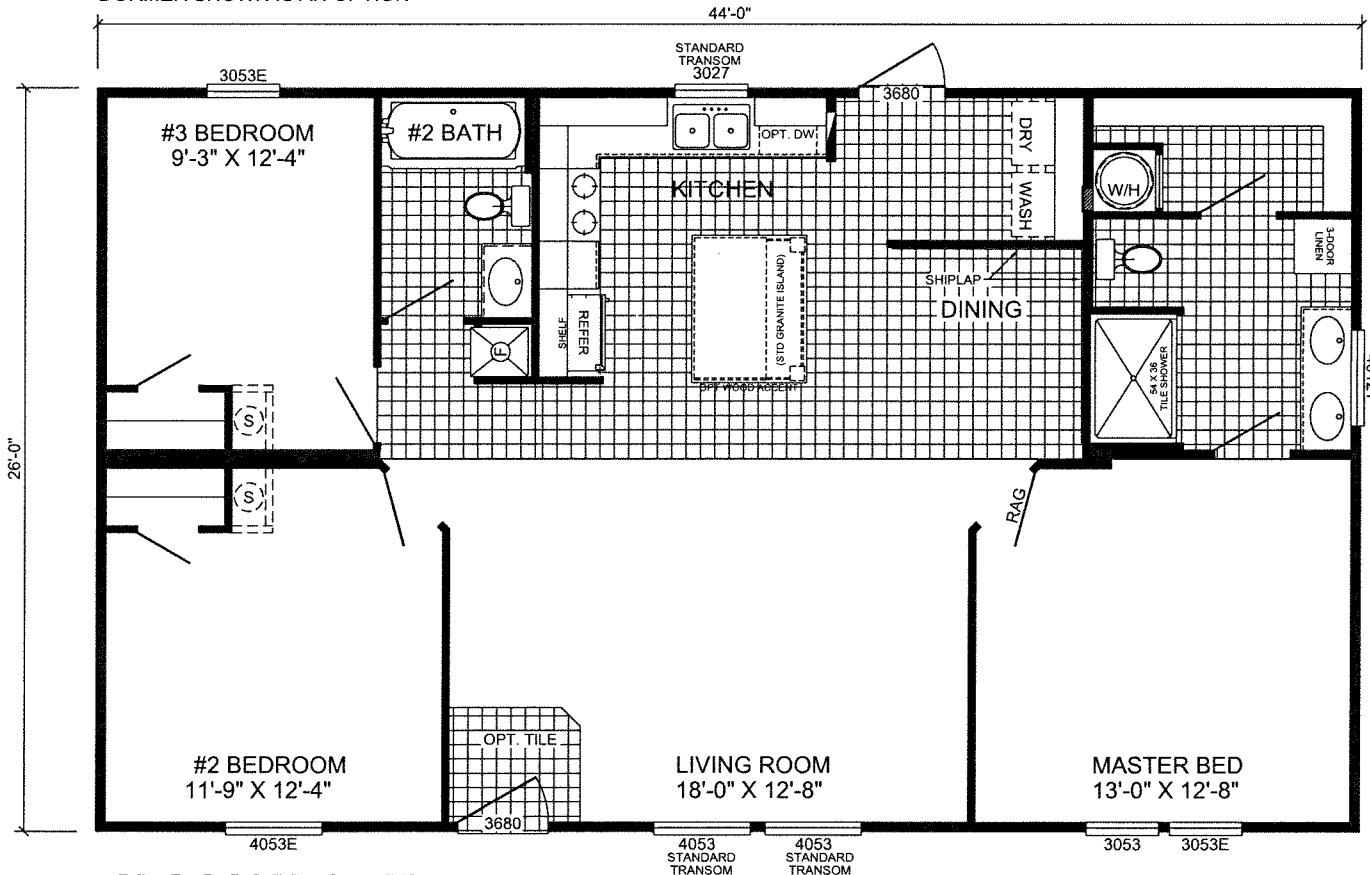

DORMER SHOWN IS AN OPTION

U-2443H-OAK
3-BEDROOM / 2-BATH
28 x 48 - Approx. 1144 Sq. Ft.

Date: 04/01/21

- * All room dimensions include closets and square footage figures are approximate.
- * Transom windows are available on optional 9'-0" sidewall houses only.
- * Live Oak Homes reserves the right to modify product offering at any time.