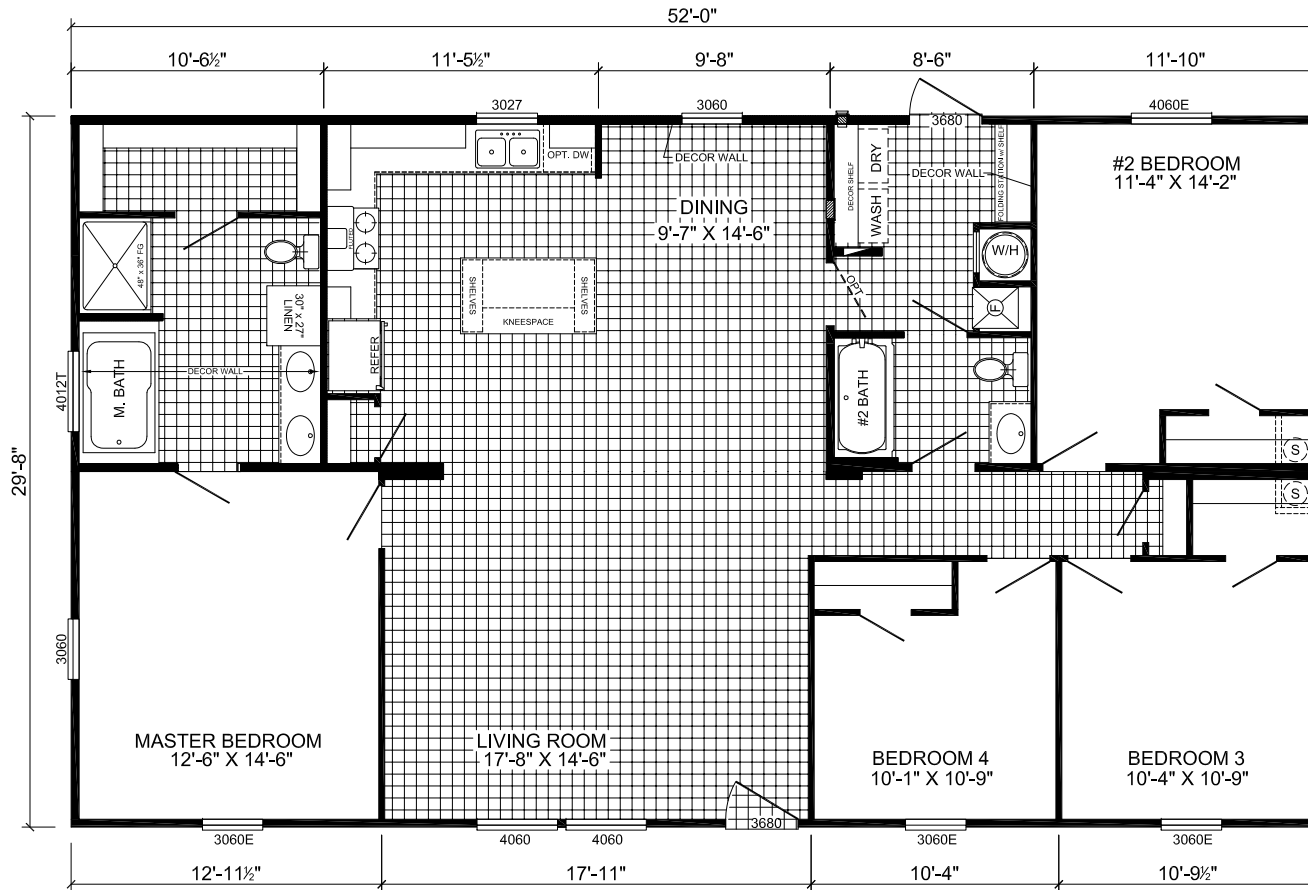

THE TELFORD

SHOWN WITH OPTIONAL DORMER

V-3524G - SUWANNEE VALLEY - ELITE
4-BEDROOM / 2-BATH
32 X 52 - Approx. 1525 Sq. Ft.

Date: 10/04/22

* All room dimensions include closets and square footage figures are approximate.
 * Transom windows are available on optional 9'-0" sidewall houses only.