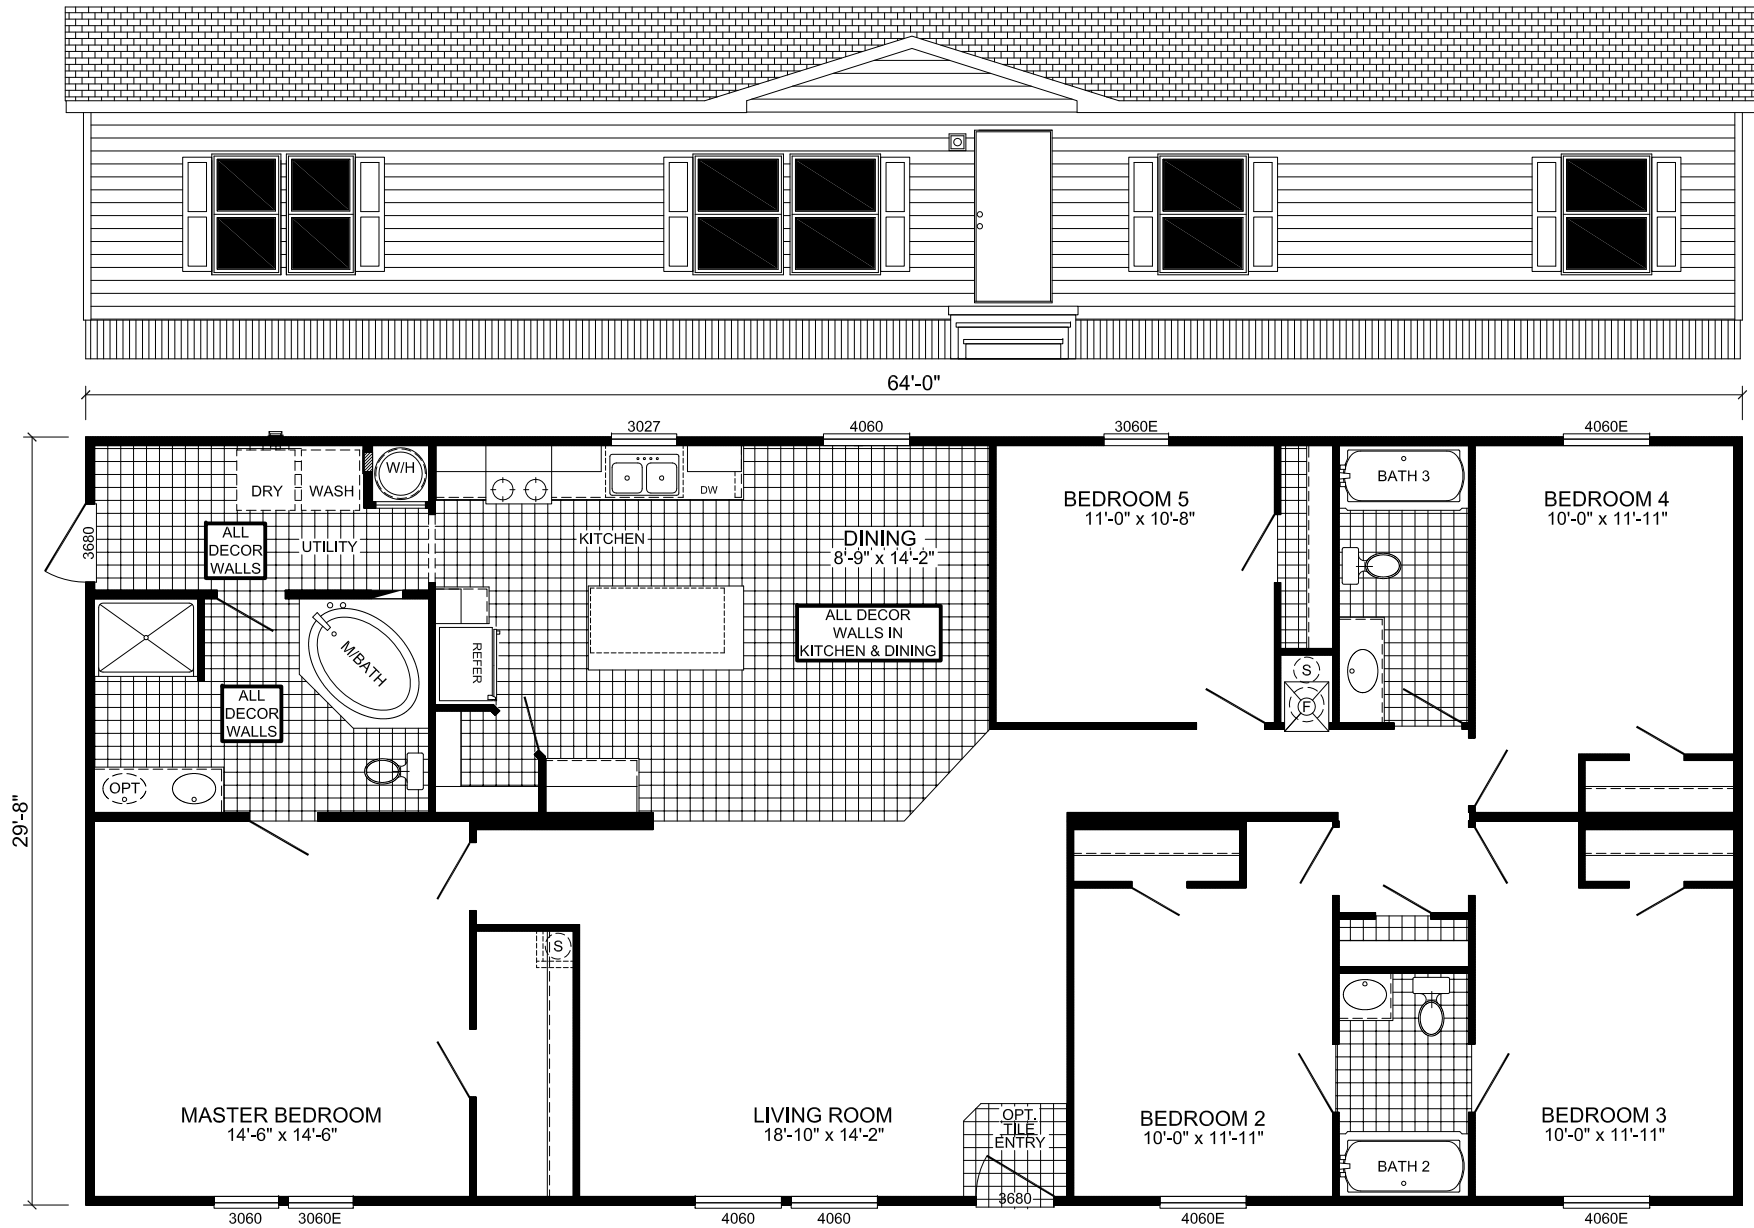

THE COLUMBIA

V-3645A

5-BEDROOM / 3-BATH

32 x 68 - Approx. 1898 Sq. Ft.

Date: 03/22/21

- * All room dimensions include closets and square footage figures are approximate.
- * Transom windows are available on optional 9'-0" sidewall houses only.