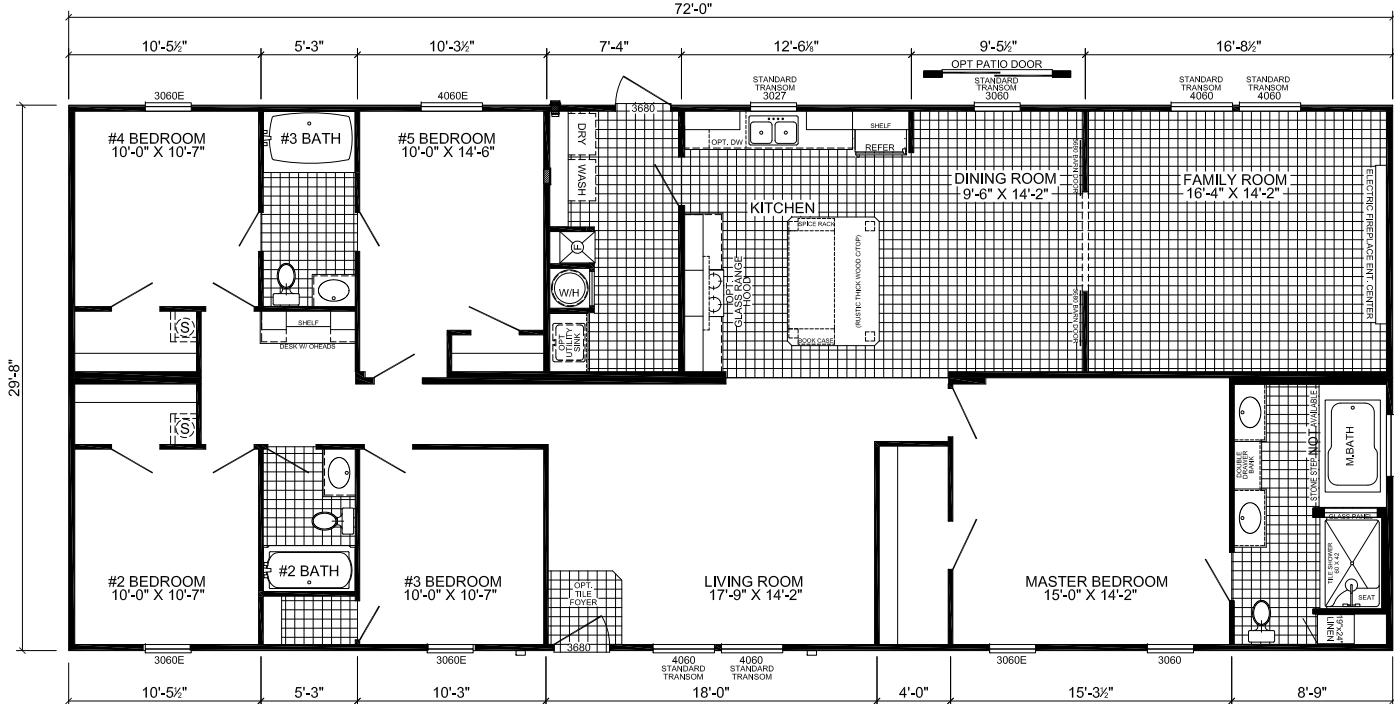

# MONSTER MANSION

**COLORADO EXTERIOR PACKAGE  
(STD)**

**S-3725A-SIG-OAK**  
**5-BEDROOM / 3-BATH**  
**32 X 76 - Approx. 2136 Sq. Ft.**

Date: 12/09/20  
 \* All room dimensions include closets and square footage figures are approximate.  
 \* Transom windows are available on optional 9'-0" sidewall houses only.  
 \* Skirting shown is optional.