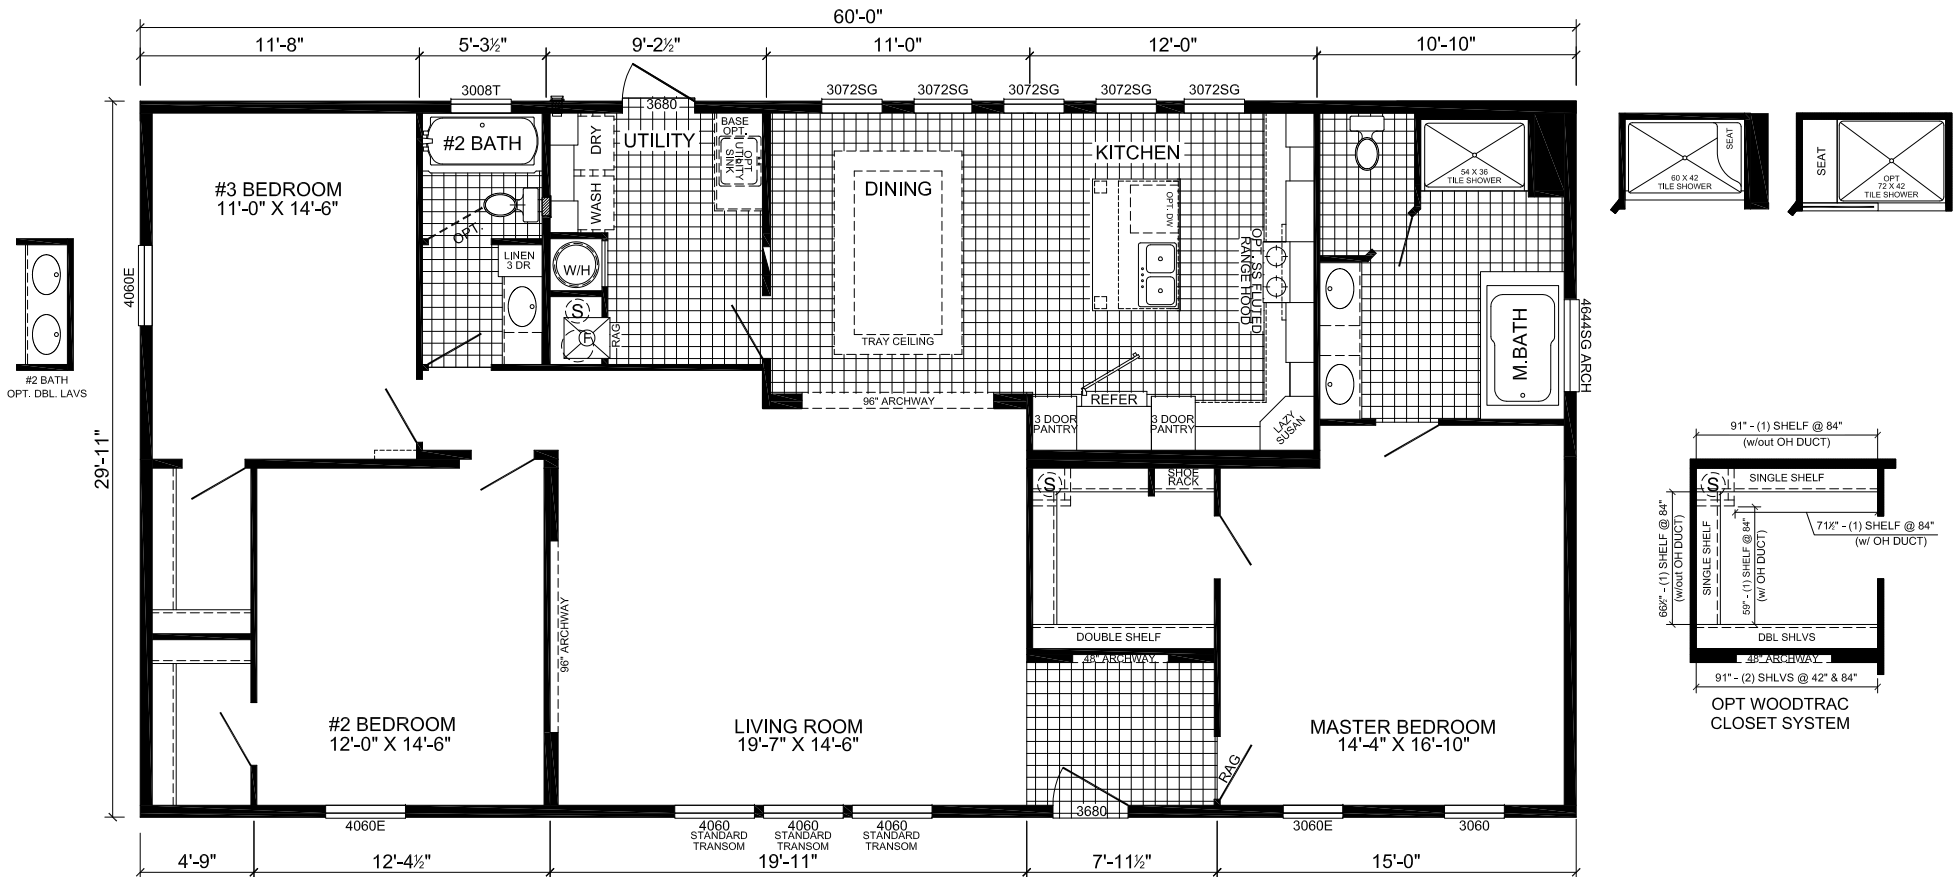

HILTON

FRONT ELEVATION

P-3603I
3-BEDROOM / 2-BATH
32 X 60 - Approx. 1795 Sq. Ft.

Date: 10/29/20

* All room dimensions include closets and square footage figures are approximate.
 * Transom windows are available on optional 9'-0" sidewall houses only.