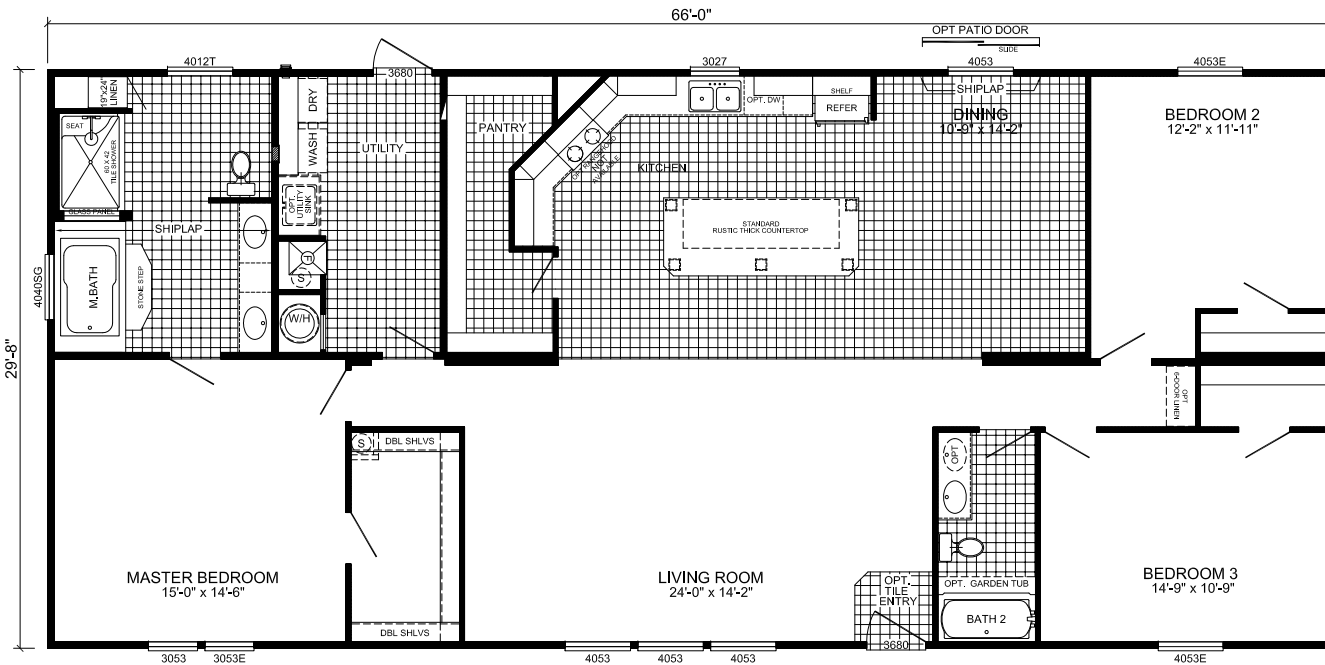

CHARGER

OPT VINYL SHAKER EXTERIOR PKG

D-3663A

3-BEDROOM / 2-BATH

32 X 70 - Approx. 1958 Sq. Ft.

Date: 10/28/20

- * All room square footage figures are approximate.
- * 9'-0" ceilings are NOT AVAILABLE for this model.
- * Live Oak Homes reserves the right to modify product offering at any time.
- * Skirting shown is optional.