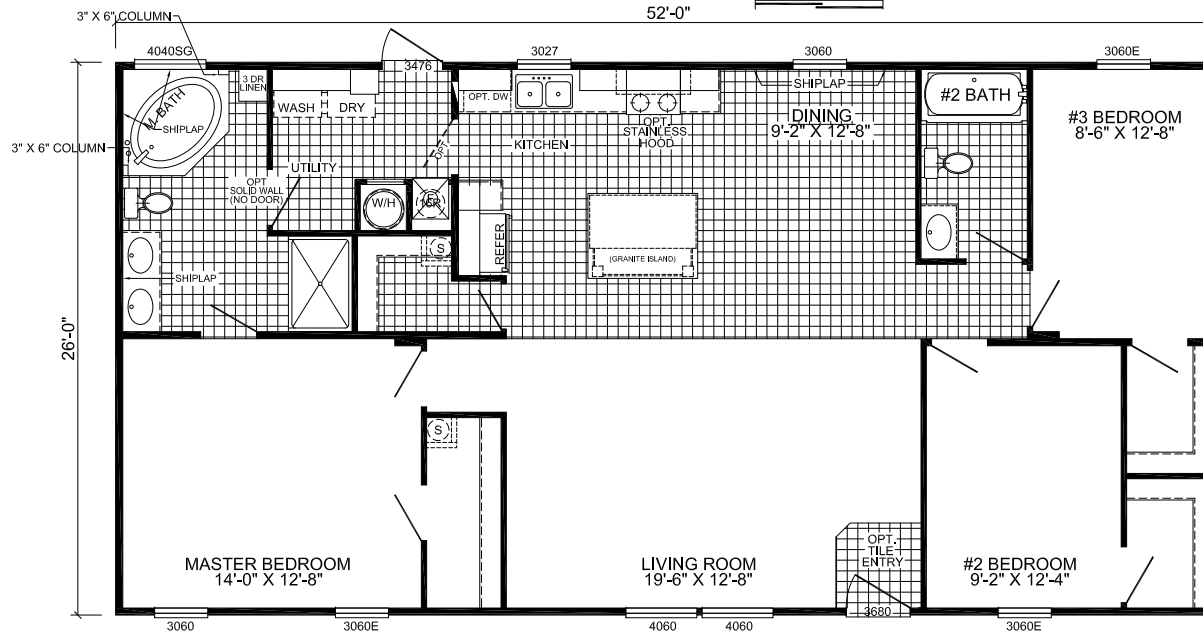

SILVERADO

OPT VINYL SHAKER EXTERIOR PKG

SHOWN WITH OPTIONAL DORMER

OPT. PATIO DOOR

D-2523H
3-BEDROOM / 2-BATH
28 X 56 - Approx. 1352 Sq. Ft.

Date: 03/03/21

* All room dimensions include closets and square footage figures are approximate.

* 9'-0" ceilings are NOT AVAILABLE for this model.

* Live Oak Homes reserves the right to modify the product offering at any time.